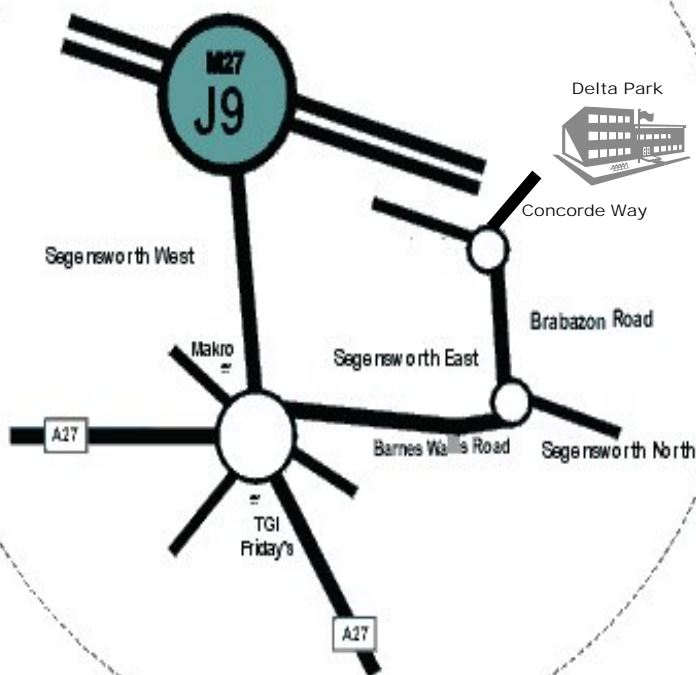

### Delta Park, Concorde Way

#### By Road

Leave the M27 at Junction 9. Take the link road towards Segensworth (stay in left hand lane).

At the roundabout take the first exit into Barnes Wallis Road.

At the mini roundabout turn left into Brabazon Road.

At the next roundabout take the second exit into Concorde Way.

The CooperVision Delta Park building is located on the right hand side.

CooperVision  
Delta Park  
Concorde Way  
Segensworth North  
Fareham PO15 5RL